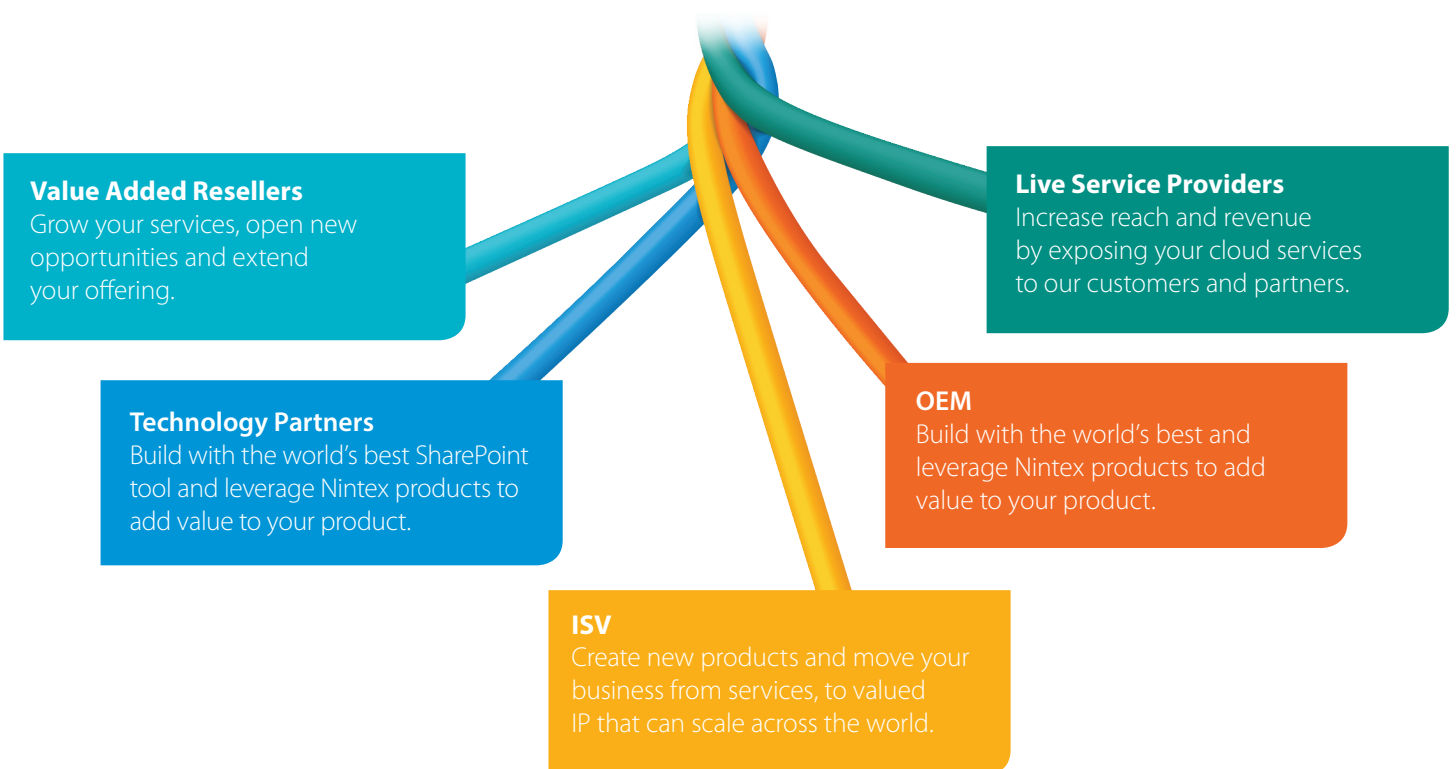

Find out more at nintex.com/partners